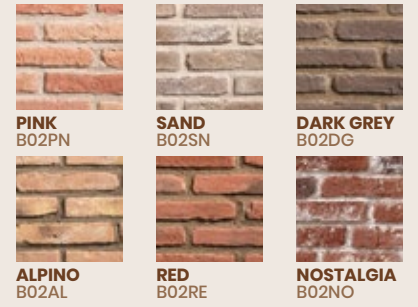

B02
FERRARA